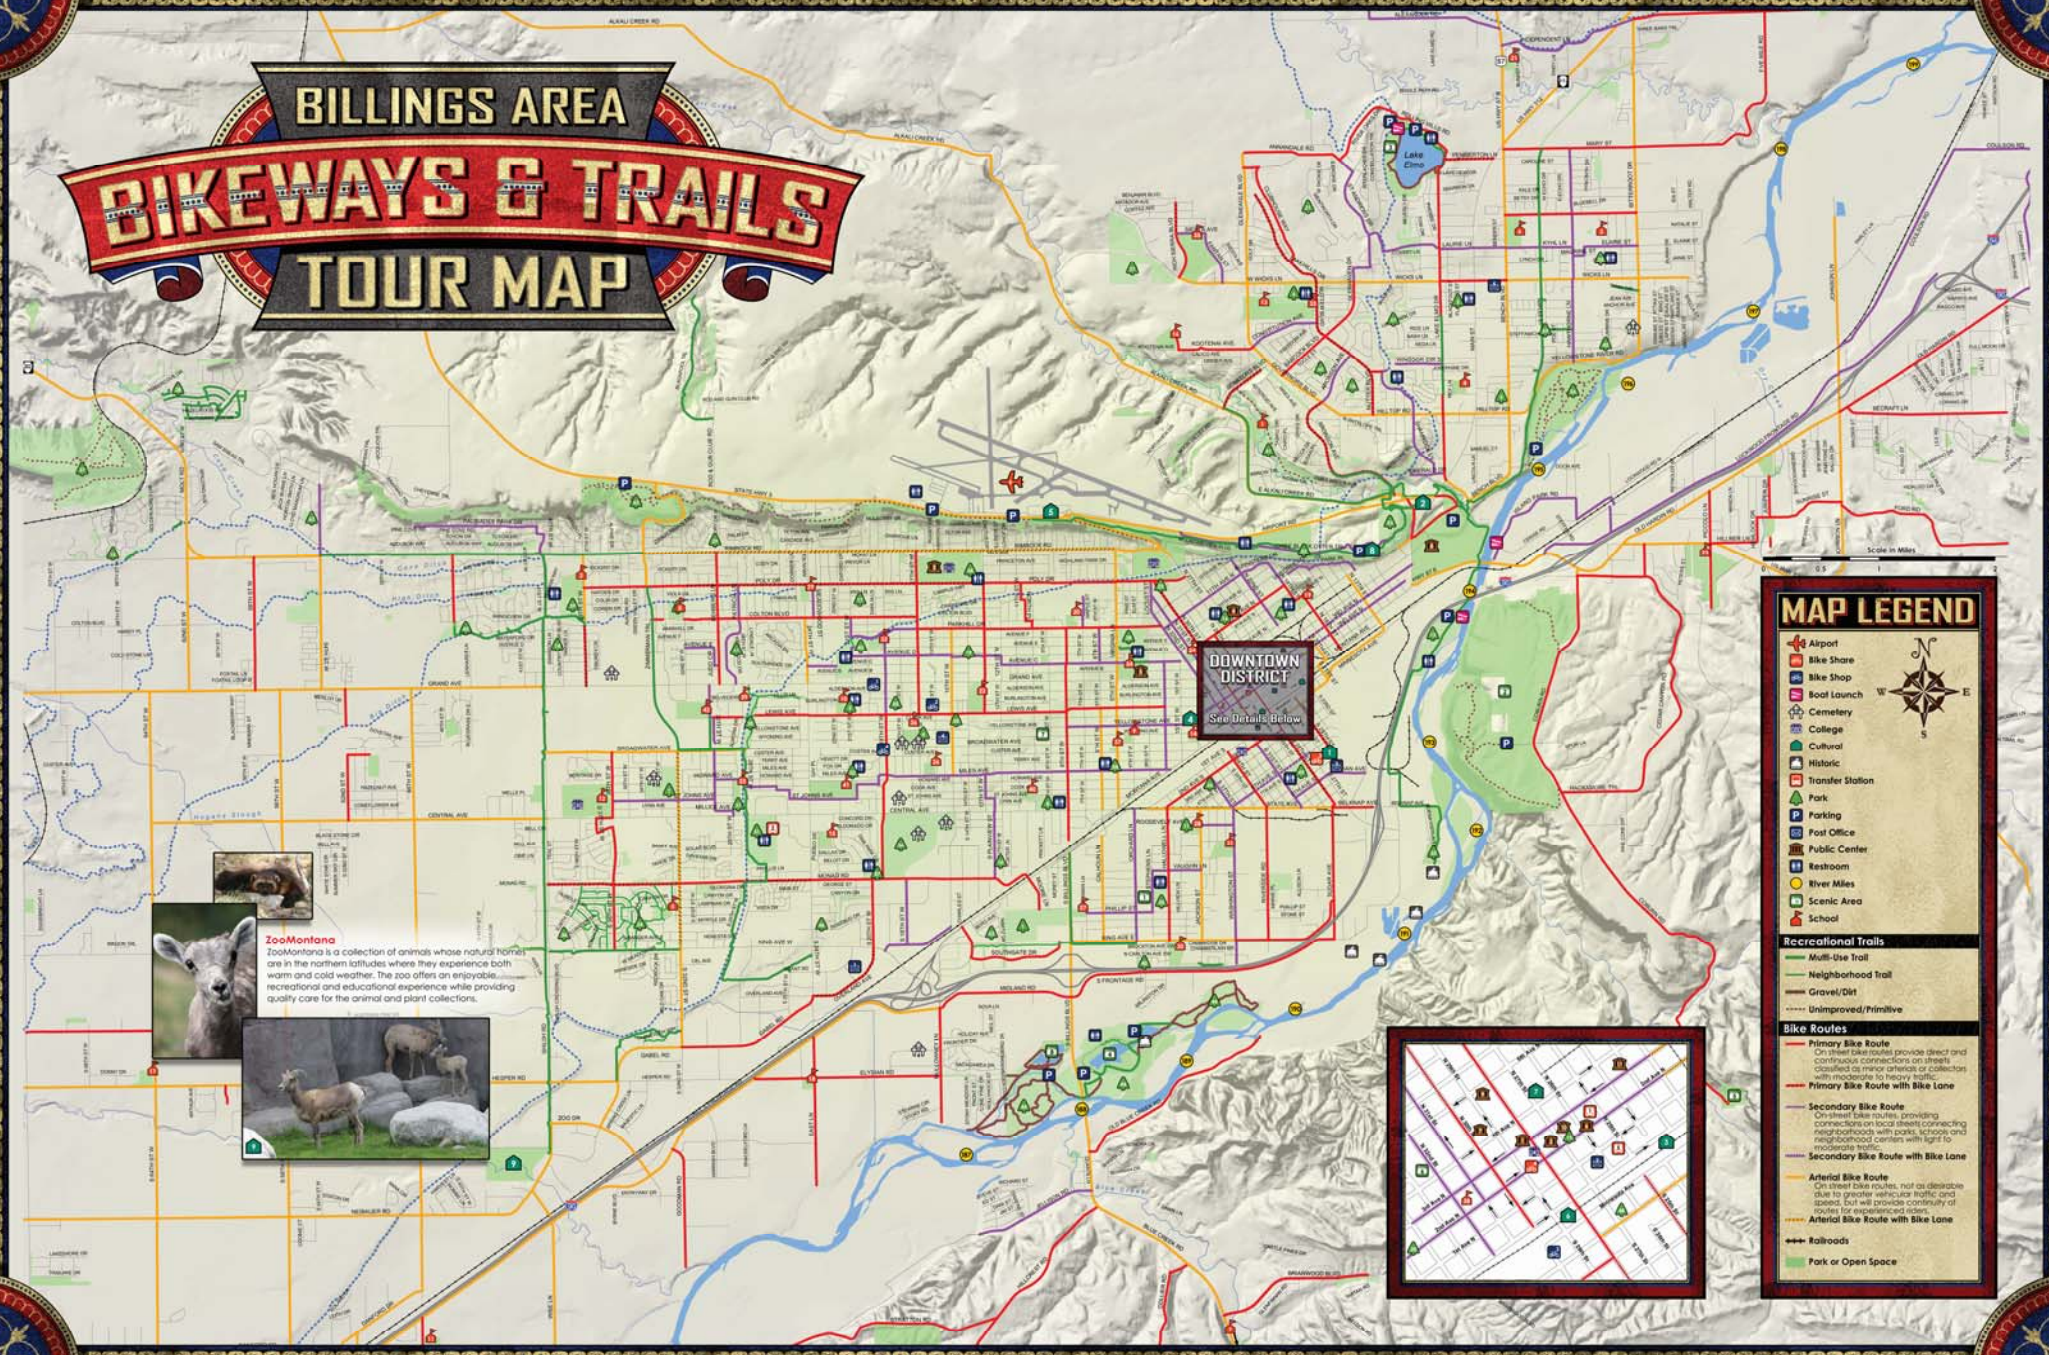

BILLINGS AREA BIKEWAYS & TRAILS TOUR MAP