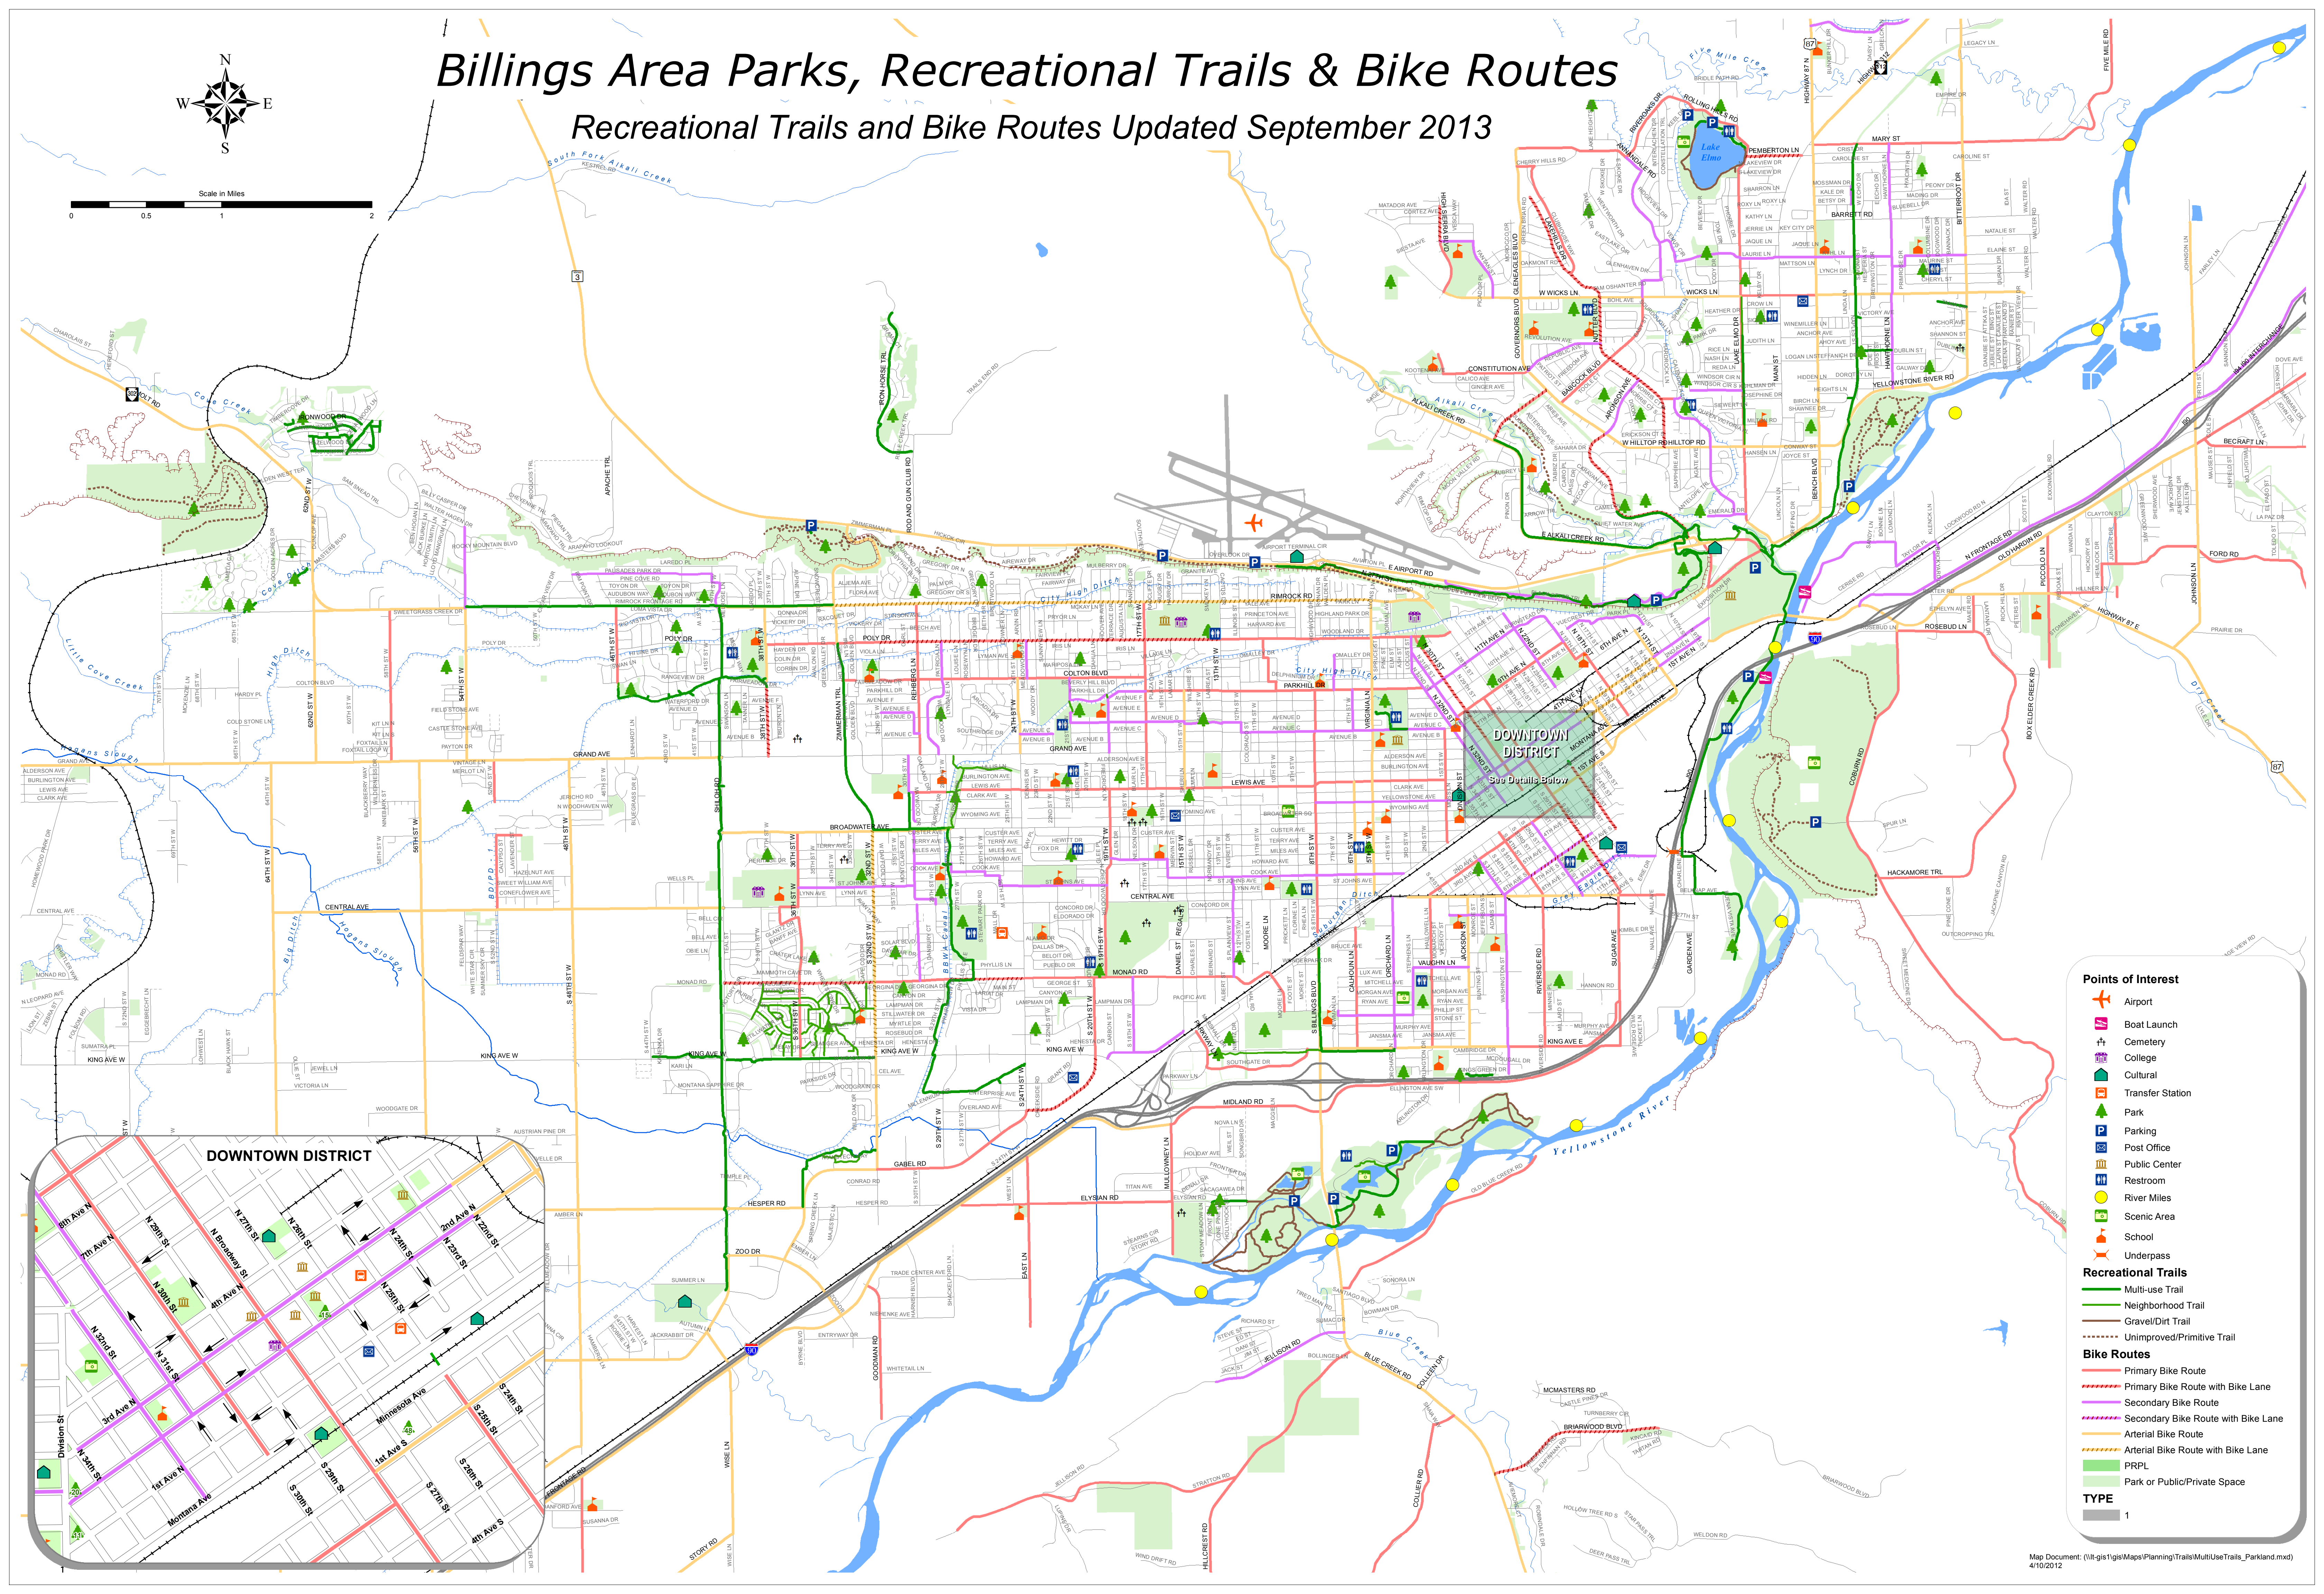

Billings Area Parks, Recreational Trails & Bike Routes

Recreational Trails and Bike Routes Updated September 2013

Points of Interest

- Airport
- Boat Launch
- Cemetery
- College
- Cultural
- Transfer Station
- Park
- Parking
- Post Office
- Public Center
- Restroom
- River Miles
- Scenic Area
- School
- Underpass

Recreational Trails

- Multi-use Trail
- Neighborhood Trail
- Grave/Dirt Trail
- Unimproved/Primitive Trail

Bike Routes

- Primary Bike Route
- Primary Bike Route with Bike Lane
- Secondary Bike Route
- Secondary Bike Route with Bike Lane
- Arterial Bike Route
- Arterial Bike Route with Bike Lane
- PRPL
- Park or Public/Private Space

TYPE

- 1