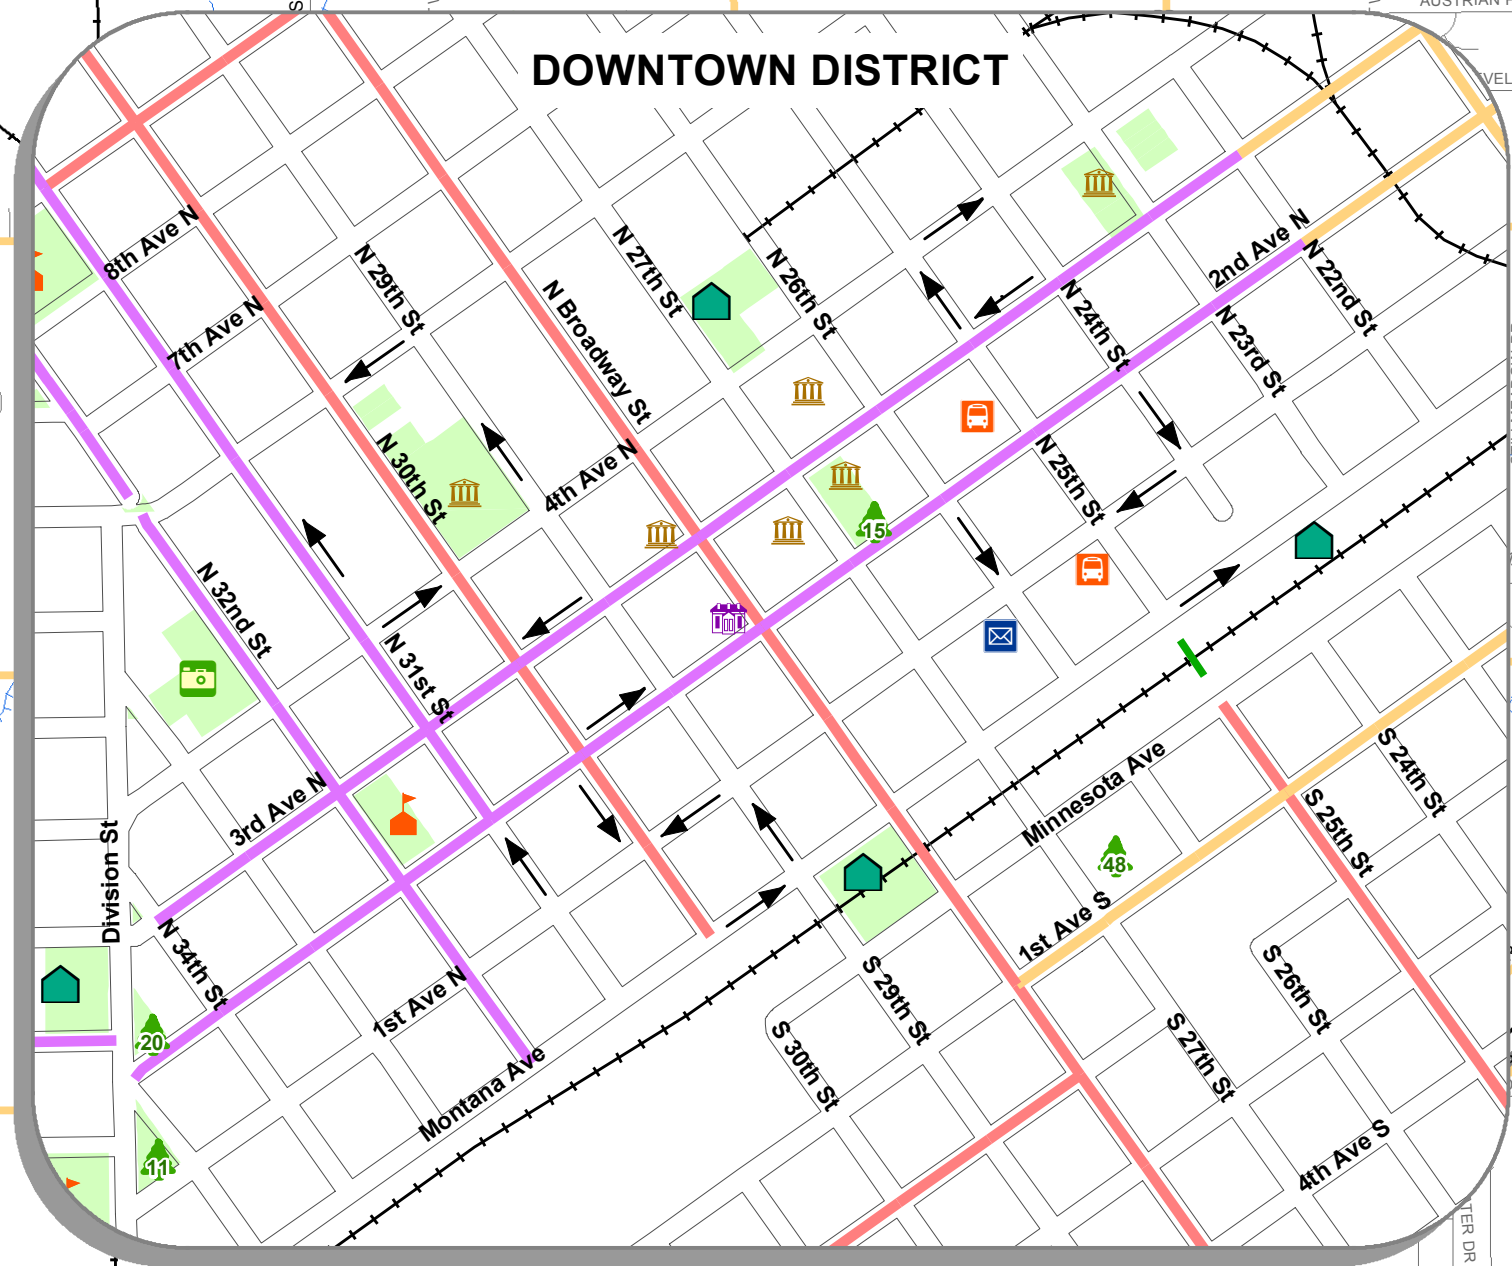

Billings Area Parks, Recreational Trails & Bike Routes

Recreational Trails and Bike Routes Updated September 2013

Points of Interest

- Airport
- Boat Launch
- Cemetery
- College
- Cultural
- Transfer Station
- Park
- Parking
- Post Office
- Public Center
- Restroom
- River Miles
- Scenic Area
- School
- Underpass

Recreational Trails

- Multi-use Trail
- Neighborhood Trail
- Grave/Dirt Trail
- Unimproved/Primitive Trail

Bike Routes

- Primary Bike Route
- Primary Bike Route with Bike Lane
- Secondary Bike Route
- Secondary Bike Route with Bike Lane
- Arterial Bike Route
- Arterial Bike Route with Bike Lane
- PRPL
- Park or Public/Private Space

TYPE

- 1